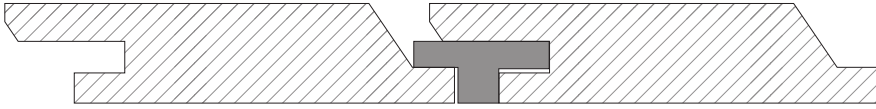

NISA

NISA 2.5
(120mm Width)

TRIPLE NISA
(141mm Width)

QUAD NISA
(186mm Width)

ARYA

VIOLA

VERA

OFFSET VERA

PALMA T CLIP

SARA
(130mm Width)

ZIZZA

SMOOTH

ROMBO

SMOOTH SIDE-GROOVED

CURVED